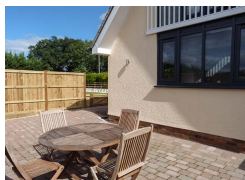

The Willows

Adisham
Kent
CT3 3HL
England

Sleeps: 4

1 Double Room

1 Twin Room

1 Bathroom

£ 388.00 - £ 1,916.00 per week

This detached cottage is located near the villages of Adisham and Aylesham in Kent, and can sleep four people in two bedrooms.