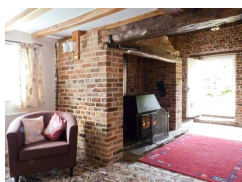

Brew Cottage

Marshside
Kent
CT3 4EG
England

Sleeps: 5

1 Double Room

1 Family Room

2 Bathrooms

£ 347.00 - £ 2,154.00 per week

This delightful 18th century cottage is in the heart of the Kent countryside. This lovely Marshside cottage, near Herne Bay, can sleep five people in two bedrooms.