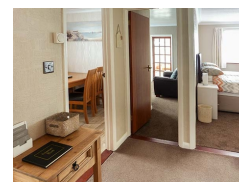

Echo Beach

Seasalter
Kent
CT5 4SH
England

Sleeps: 4

2 Single Rooms

1 Twin Room

1 Bathroom

£ 457.00 - £ 2,018.00 per week

A beautifully-presented, spacious detached bungalow situated next to the owners' home and in the lovely village of Seasalter near Whitstable in Kent and can sleep four people in two bedrooms.