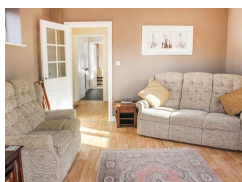

Primrose Cottage

Alford
Lincolnshire
LN13 0EE
England

Sleeps: 2

1 Double Room

1 Bathroom

£ 250.00 - £ 1,150.00 per week

This well-presented spacious cottage is set in the hamlet of Ailby, two miles from Alford in Lincolnshire and can sleep two people in one bedroom.