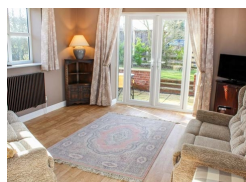

Primrose Cottage

Alford
Lincolnshire
LN13 0EE
England

Sleeps: 2

1 Double Room

1 Bathroom

£ 250.00 - £ 1,150.00 per week

This well-presented spacious cottage is set in the hamlet of Ailby, two miles from Alford in Lincolnshire and can sleep two people in one bedroom.