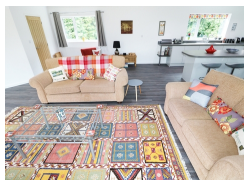

## Heron Lodge

Spilsby  
Lincolnshire  
PE23 4EJ  
England

**Sleeps: 5**

**1 Double Room**

**4 Single Rooms**

**2 Twin Rooms**

**2 Bathrooms**

**£ 421.00 - £ 1,389.00 per week**

This detached bungalow is located in Spilsby, Lincolnshire and can sleep five people in three bedrooms.