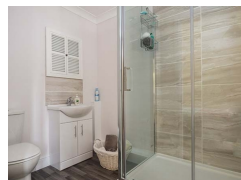

Norbank Garden Studio

Bressingham
IP22 2AD
England

Sleeps: 2

1 Double Room

1 Bathroom

£ 275.00 - £ 1,051.00 per week

This detached, ground floor wooden studio is situated in large, shared lawns in Bressingham village, with one double bedroom accommodating up to two people.