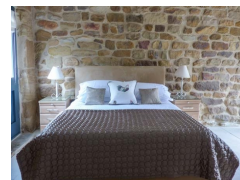

Witches Cottage

Helmsley
TS9 7LA
England

Sleeps: 4

2 Double Rooms

2 Bathrooms

£ 468.00 - £ 2,093.00 per week

This ground floor barn conversion is located in the hamlet of Chop Gate between Helmsley and Stokesley in North Yorkshire and can sleep four people in two bedrooms.