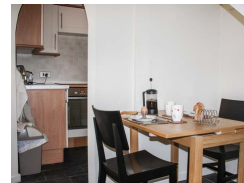

Cosy Cottage

Swainby
North Yorkshire
DL6 3DG
England

Sleeps: 3

1 Double Room

1 Single Room

1 Bathroom

£ 315.00 - £ 867.00 per week

This mid-terrace cottage is in the village of Swainby near to Stokesley and Osmotherley and can sleep three people in two bedrooms.