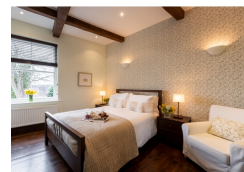

Mews Cottage

Whitby
North Yorkshire
YO21 3AE
England

Sleeps: 5

3 Bedrooms

2 Bathrooms

£ 625.00 - £ 1,736.00 per week

Contact Details:

Daytime Phone: 01244 356890