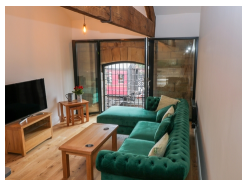

Repton @ Engine Shed

Whitby
North Yorkshire
YO21 1AE
England

Sleeps: 2

1 Bedroom

1 Bathroom

£ 579.00 - £ 1,776.00 per week

This lovely renovated apartment is named after a famous steam train in the heart of Whitby, North Yorkshire and can sleep two people in one bedroom.