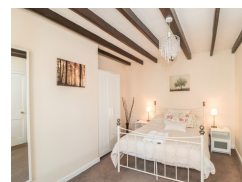

Robins Nest

Whitby
North Yorkshire
YO21 3BD
England

Sleeps: 4

2 Double Rooms

1 Bathroom

£ 486.00 - £ 1,413.00 per week

This cottage is located near the village of Whitby close to Robin Hood's Bay, and can sleep four people in two bedrooms.