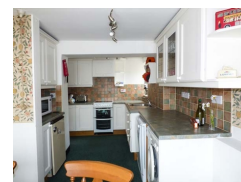

Sandy Knowes

Low hauxley
Northumberland
NE65 0JR
England

Sleeps: 4

2 Bedrooms

1 Bathroom

£ 352.00 - £ 2,079.00 per week

This semi-detached cottage is situated in the coastal hamlet of Low Hauxley near Amble, and sleeps four people in two bedrooms.