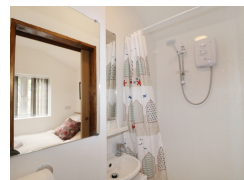

## Kissinggate

Nether Langwith  
Nottinghamshire  
NG20 9EW  
England

**Sleeps: 2**

**1 Double Room**

**1 Bathroom**

**£ 205.00 - £ 717.00 per week**

This detached cottage resides in the lovely village of Nether Langwith in Nottinghamshire and can sleep two people in one bedroom.