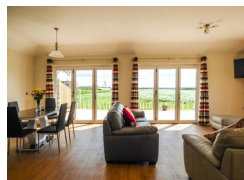

Rectory Farm View

Queen camel
Somerset
BA22 7ND
England

Sleeps: 6

2 Single Rooms

1 Twin Room

2 Bathrooms

£ 593.00 - £ 2,113.00 per week

A bright, spacious ground floor holiday barn in Queen Camel, six miles from Yeovi in Somerset, with three bedrooms accommodating six people.