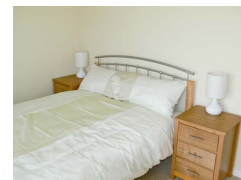

Seascape

Kessingland
Suffolk
NR33 7NU
England

Sleeps: 4

1 Double Room

2 Single Rooms

1 Twin Room

2 Bathrooms

£ 336.00 - £ 1,660.00 per week

This end terrace cottage is located on a holiday park in Kessingland, Suffolk and can sleep four people in two bedrooms.

Contact Details:

Daytime Phone: 01244 356890

More Information

For more information, you can find us under ref.nr. 91755 on LovetoEscape.com