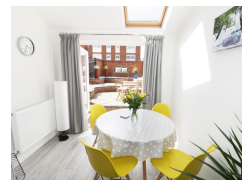

This delightful semi-detached cottage is situated in Stratford-upon-Avon, Warwickshire and can sleep four people in two bedrooms.

Contact Details:

Daytime Phone: 01244 356890

More Information

For more information, you can find us under ref.nr. 91864 on LovetoEscape.com